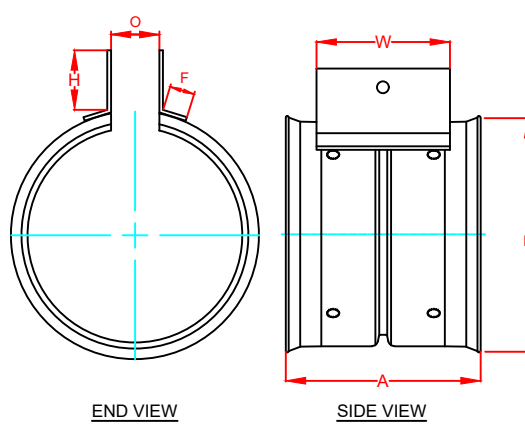

DURASLOT® VARIABLE HEIGHT COUPLERS 4" - 36" DIAMETER

ST CLEATED COUPLER FOR 4" PIPE DIAMETER

BELL-BELL COUPLER FOR 6" PIPE DIAMETER

VARIABLE SLOT RISER COUPLER BAND DIMENSIONS

PIPE DIAM.	H	O	F	W	A	B	PRODUCT #
4" (100mm)	VARIES	1.875" (48mm)	0.75" (19mm)	3.75" (95mm)	4" (100mm)	4.75" (120mm)	0491DS
6" (150mm)	VARIES	2.375" (60mm)	1" (25mm)	5" (127mm)	7.25" (184mm)	7.625" (194mm)	0691DS
8" (200mm)	VARIES	2.375" (60mm)	1" (25mm)	5" (127mm)	6" (152mm)	10" (254mm)	0891DS
10" (250mm)	VARIES	2.375" (60mm)	1" (25mm)	5" (127mm)	5.5" (140mm)	12.5" (318mm)	1091DS
12" (300mm)	VARIES	2.375" (60mm)	1" (25mm)	8" (203mm)	7.75" (197mm)	*****	1291DS
15" (375mm)	VARIES	2.375" (60mm)	1" (25mm)	9" (229mm)	10.5" (267mm)	*****	1591DS
18" (450mm)	VARIES	2.375" (60mm)	1" (25mm)	9" (229mm)	10.5" (267mm)	*****	1891DS
24" (600mm)	VARIES	2.375" (60mm)	1" (25mm)	10" (254mm)	12.63" (321mm)	*****	2491DS
30" (750mm)	VARIES	2.375" (60mm)	1" (25mm)	10" (254mm)	16.5" (419mm)	*****	3091DS
36" (900mm)	VARIES	2.375" (60mm)	1" (25mm)	10" (254mm)	20.8" (528mm)	*****	3691DS

SPLIT COUPLER FOR 8" - 36" PIPE DIAMETER

NOTES:
ALL FITTINGS DIMENSIONS ARE FOR REFERENCE ONLY

DRAWING #:	STD-1404
DRAWN BY:	CWS
APPROVED BY:	KAK
REVISIONS:	
SCALE:	NTS