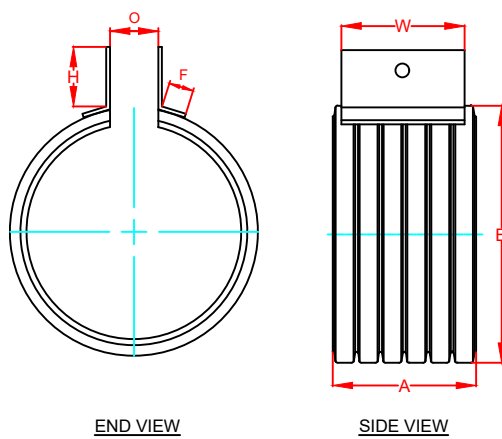

DURASLOT® VARIABLE HEIGHT COUPLERS 4" - 36" DIAMETER

ST CLEATED COUPLER FOR 4" PIPE DIAMETER

BELL-BELL COUPLER FOR 6" PIPE DIAMETER

VARIABLE SLOT RISER COUPLER BAND DIMENSIONS

PIPE DIAM.	H	O	F	W	A	B	PRODUCT #
4" (100mm)	VARIES	1.875" (48mm)	0.75" (19mm)	3.75" (95mm)	4" (100mm)	4.75" (120mm)	0491DS
6" (150mm)	VARIES	2.375" (60mm)	1" (25mm)	5" (127mm)	7.25" (184mm)	7.625" (194mm)	0691DS
8" (200mm)	VARIES	2.375" (60mm)	1" (25mm)	5" (127mm)	6" (152mm)	10" (254mm)	0891DS
10" (250mm)	VARIES	2.375" (60mm)	1" (25mm)	5" (127mm)	5.5" (140mm)	12.5" (318mm)	1091DS
12" (300mm)	VARIES	2.375" (60mm)	1" (25mm)	8" (203mm)	7.75" (197mm)	*****	1291DS
15" (375mm)	VARIES	2.375" (60mm)	1" (25mm)	9" (229mm)	10.5" (267mm)	*****	1591DS
18" (450mm)	VARIES	2.375" (60mm)	1" (25mm)	9" (229mm)	10.5" (267mm)	*****	1891DS
24" (600mm)	VARIES	2.375" (60mm)	1" (25mm)	10" (254mm)	12.63" (321mm)	*****	2491DS
30" (750mm)	VARIES	2.375" (60mm)	1" (25mm)	10" (254mm)	16.5" (419mm)	*****	3091DS
36" (900mm)	VARIES	2.375" (60mm)	1" (25mm)	10" (254mm)	20.8" (528mm)	*****	3691DS

SPLIT COUPLER FOR 8" - 36" PIPE DIAMETER

NOTES:
ALL FITTINGS DIMENSIONS ARE FOR REFERENCE ONLY

DRAWING #:	STD-1404
DRAWN BY:	CWS
APPROVED BY:	KAK
REVISIONS:	
SCALE:	NTS