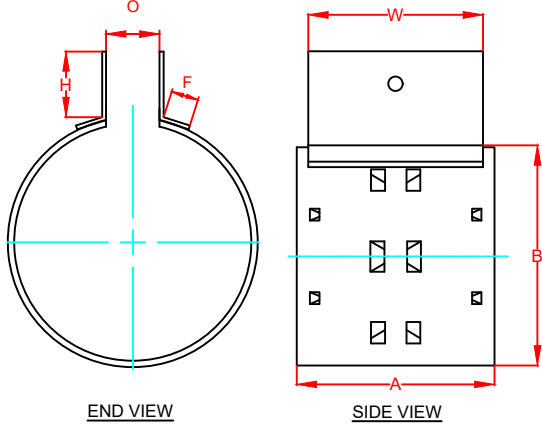

DURASLOT® VARIABLE HEIGHT COUPLERS 4" - 36" DIAMETER

ST CLEATED COUPLER FOR 4" PIPE DIAMETER

BELL-BELL COUPLER FOR 6" PIPE DIAMETER

VARIABLE SLOT RISER COUPLER BAND DIMENSIONS

PIPE DIAM.	H	O	F	W	A	B	PRODUCT #
4" (100mm)	VARIES	1.875" (48mm)	0.75" (19mm)	3.75" (95mm)	4" (100mm)	4.75" (120mm)	0491DS
6" (150mm)	VARIES	2.375" (60mm)	1" (25mm)	5" (127mm)	7.25" (184mm)	7.625" (194mm)	0691DS
8" (200mm)	VARIES	2.375" (60mm)	1" (25mm)	5" (127mm)	6" (152mm)	10" (254mm)	0891DS
10" (250mm)	VARIES	2.375" (60mm)	1" (25mm)	5" (127mm)	5.5" (140mm)	12.5" (318mm)	1091DS
12" (300mm)	VARIES	2.375" (60mm)	1" (25mm)	8" (203mm)	7.75" (197mm)	*****	1291DS
15" (375mm)	VARIES	2.375" (60mm)	1" (25mm)	9" (229mm)	10.5" (267mm)	*****	1591DS
18" (450mm)	VARIES	2.375" (60mm)	1" (25mm)	9" (229mm)	10.5" (267mm)	*****	1891DS
24" (600mm)	VARIES	2.375" (60mm)	1" (25mm)	10" (254mm)	12.63" (321mm)	*****	2491DS
30" (750mm)	VARIES	2.375" (60mm)	1" (25mm)	10" (254mm)	16.5" (419mm)	*****	3091DS
36" (900mm)	VARIES	2.375" (60mm)	1" (25mm)	10" (254mm)	20.8" (528mm)	*****	3691DS

SPLIT COUPLER FOR 8" - 36" PIPE DIAMETER

NOTES:
ALL FITTINGS DIMENSIONS ARE FOR REFERENCE ONLY

DRAWING #:	STD-1404
DRAWN BY:	CWS
APPROVED BY:	KAK
REVISIONS:	
SCALE:	NTS