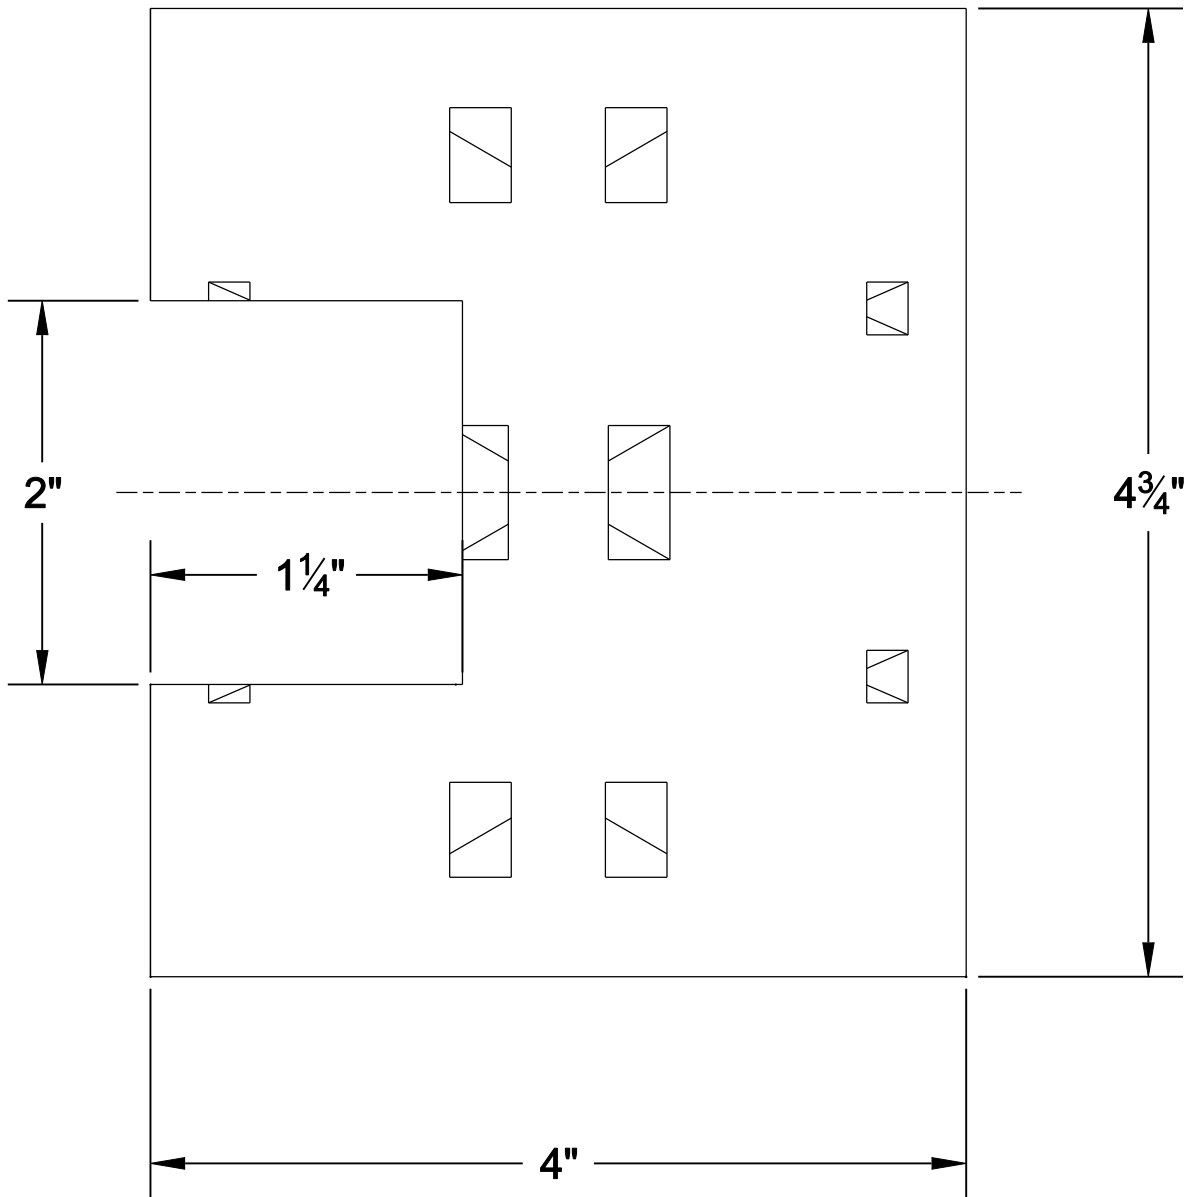

4" DURASLOT® Adapter

HCPS DWG# AD-1

PIPE SIZE	MODIFIED PART N ^o	ORIGINAL PART N ^o
4"	0462-DS	0412-AA